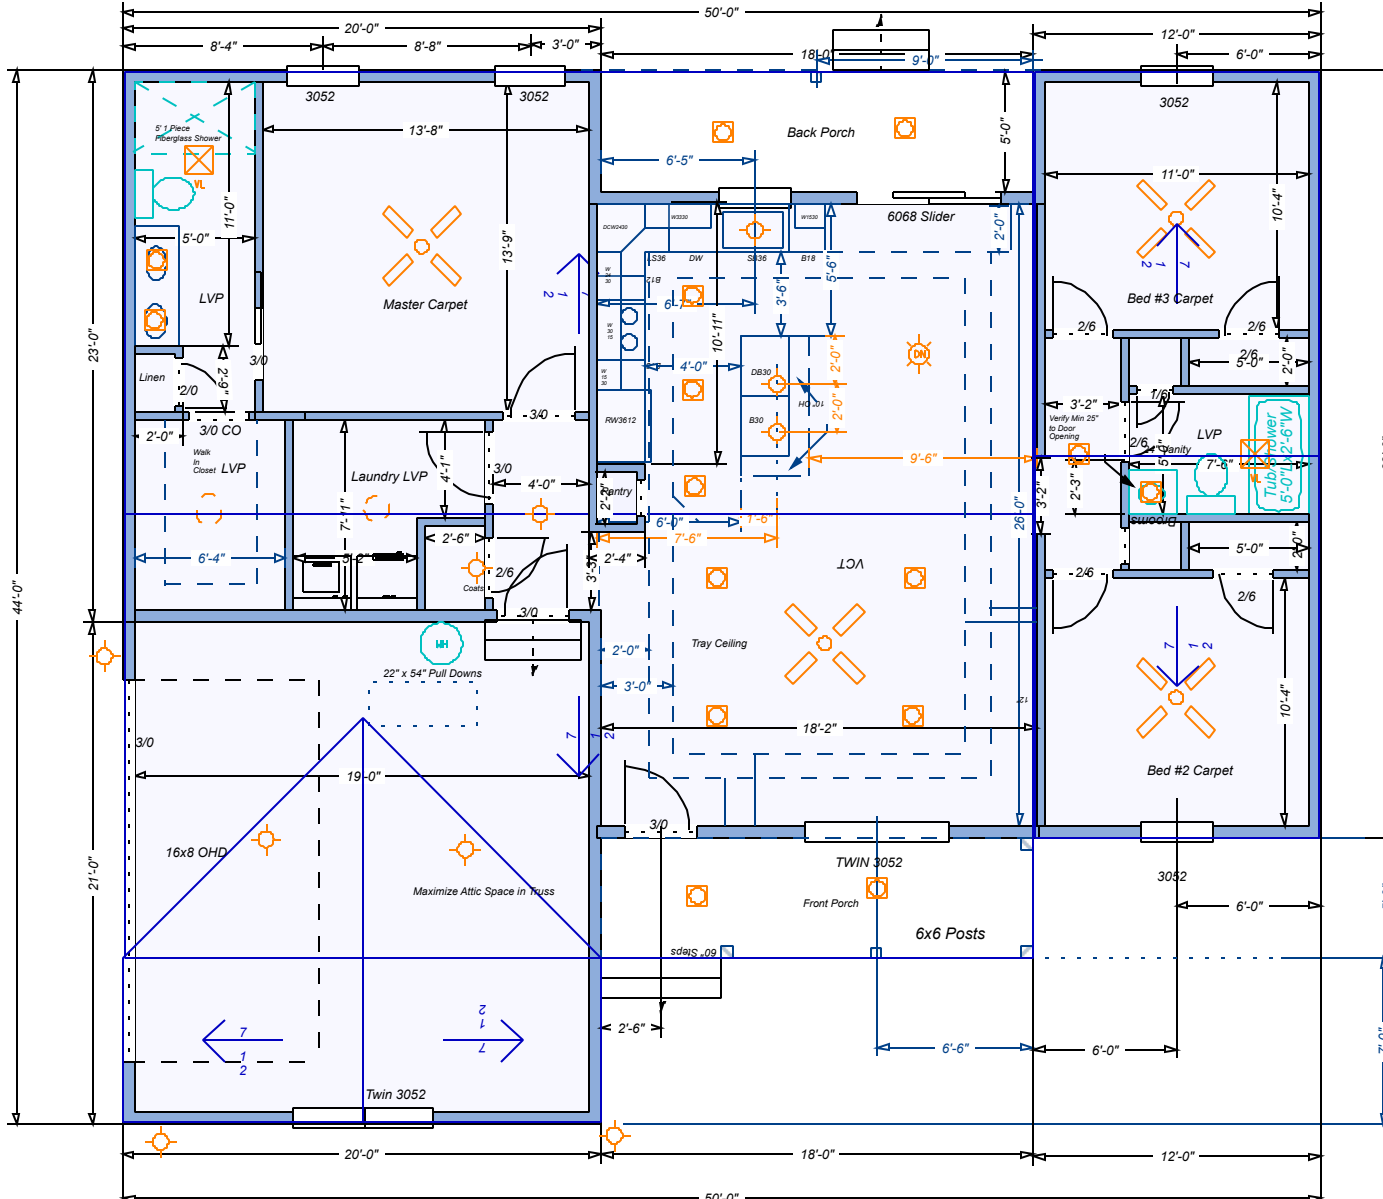

TEZ

Rough Openings

HEADERS

Heated Space 1320 Sq. Ft.
Garage - 420
Front Porch - 90 Sq. Ft.
Rear Porch - 90 Sq. Ft.